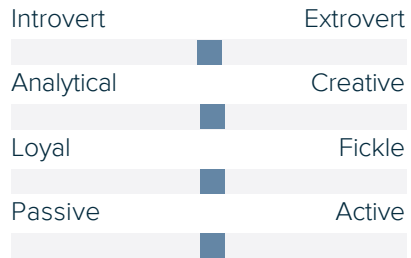

# (User Persona Type)

Age:  
Work:  
Family:  
Location:  
Character:

## Personality

Ambitious

Focused

Free-Spirited